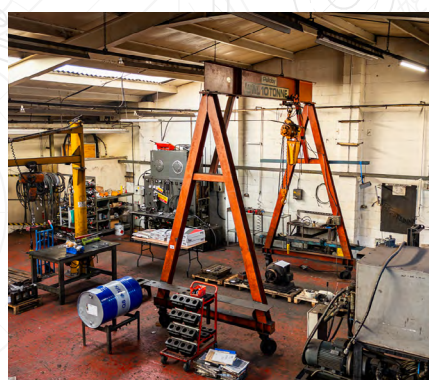

**John Pye
Auctions**

ENGINEERING AUCTIONS